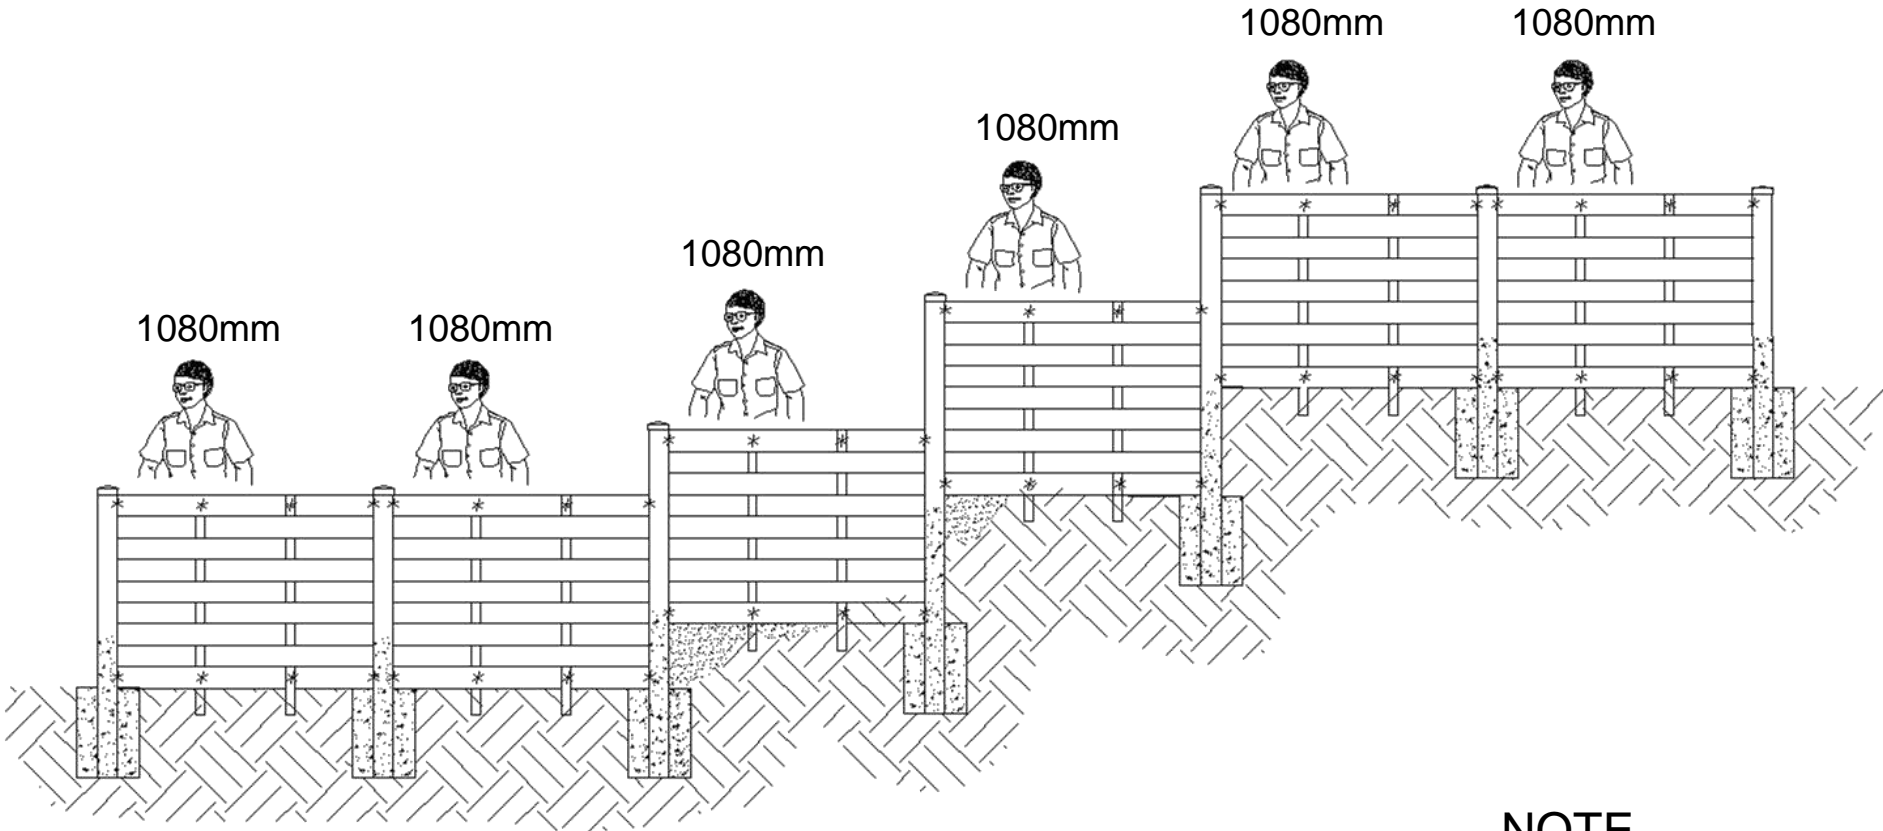

WOVEN SLAT FENCING Installing on an incline

NOTE

Longer posts required
when installing on an
inclined slope

WOVEN SLAT FENCING Height above ground illustration

Panel Rate detailed above excludes 110 mm round PVC "H" posts and caps

2300 mm x 110 mm PVC "H" post @ R234.73

2900 mm x 110 mm PVC "H" post @ R295.97

110 mm post cap @ R13.65

All above prices EXCLUDE VAT