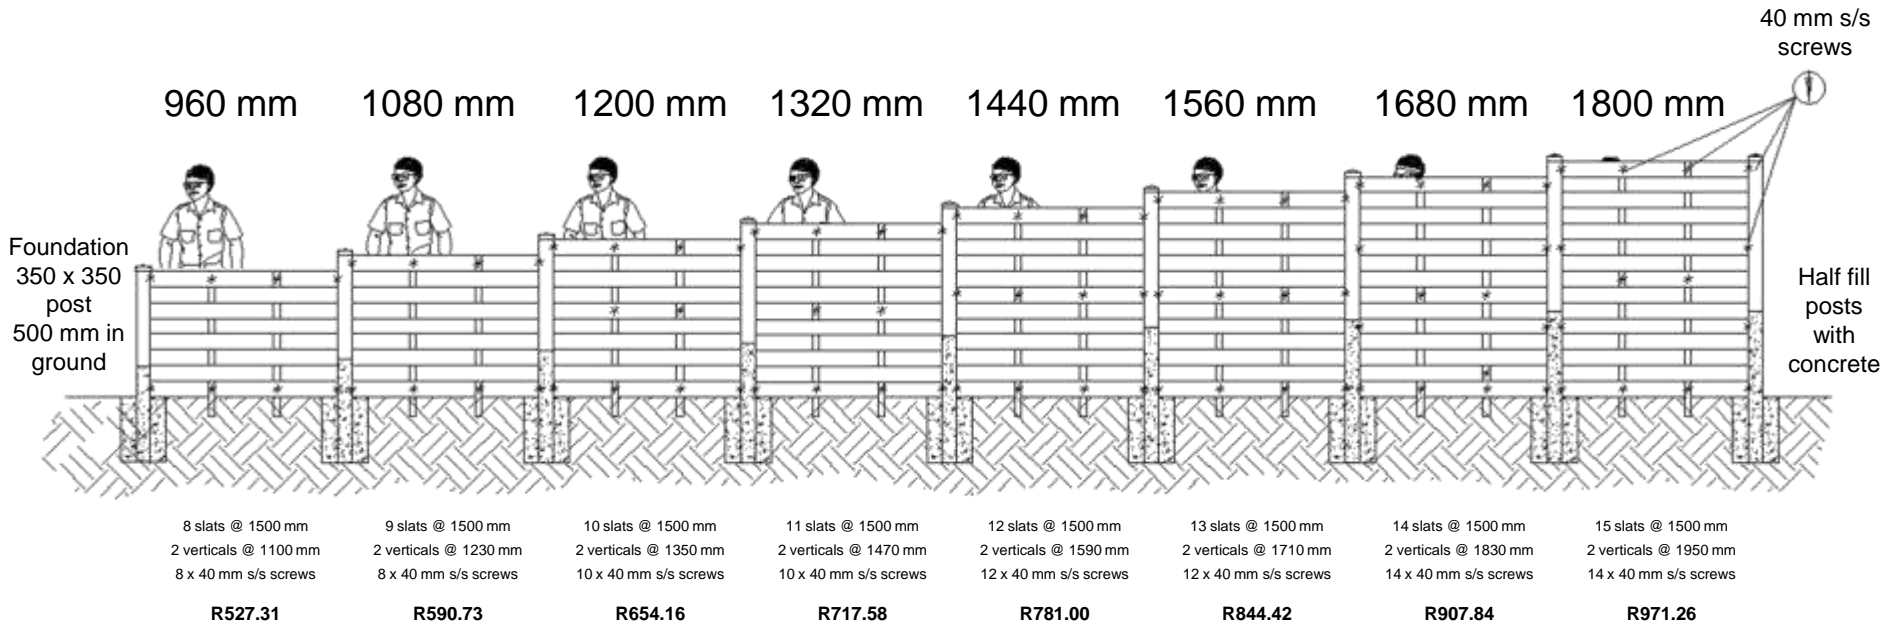

WOVEN SLAT FENCING Installing on an incline

NOTE

Longer posts required
when installing on an
inclined slope

WOVEN SLAT FENCING Height above ground illustration

Panel Rate detailed above excludes 110 mm round PVC "H" posts and caps

2300 mm x 110 mm PVC "H" post @ R234.73

2900 mm x 110 mm PVC "H" post @ R295.97

110 mm post cap @ R13.65

All above prices EXCLUDE VAT